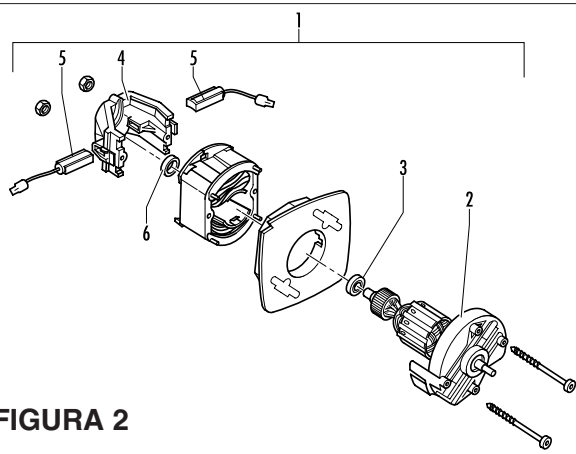

brand	PARTNER

date	SEPT/03	SHEET 1/2

Model	Prefix
P1640 UK	01

Product number
953900448

FIGURA 2